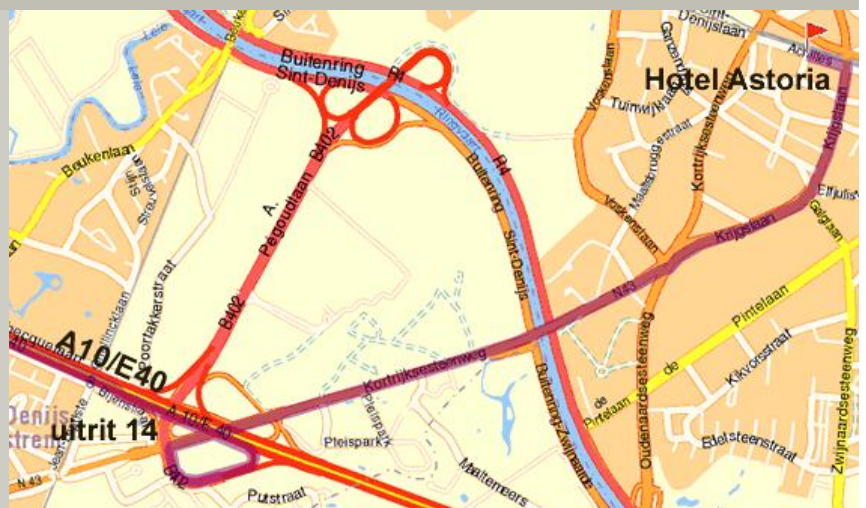

## Driving directions

### E17 from Kortrijk:

- Take **Exit 9 (U.Z.Gent.)** (Do not take "Gent-Centrum" or "Gent haven")
- Turn **right** on to the **Corneel Heymanslaan**.
- Follow **straight** on until you get to a **park**.
- Then turn **right** (Krijgslaen)
- Just before the **railwaybridge** turn left into the **Achilles Musschestraat**.
- You can find Hotel Astoria at number **39**.

### E17 from Antwerp:

- Take **Exit 9 (U.Z.Gent.)** (Do not take "Gent-Centrum" or "Gent haven")
- Turn **right** on to the **Corneel Heymanslaan**.
- Follow **straight** on until you get to a **park**.
- Then turn **right** (Krijgslaen)
- Just before the **railwaybridge** turn left into the **Achilles Musschestraat**.
- You can find Hotel Astoria at number **39**.

### E40 from Brugge:

- On motorway E40 you take **Exit 14** and **bear left** direction of Gent
- take the **exit** and **bear right** still in the direction of Gent (do not go down into the tunnel)
- At the end of the exit turn **right** and follow the **Kortrijksesteenweg** direction "Gent Centrum".
- At the **roundabout**, take the **second** exit direction "Centrum" via Krijgslaen.
- Just before the **railwaybridge** turn left into the **Achilles Musschestraat**.
- Hotel Astoria is at number **39**.