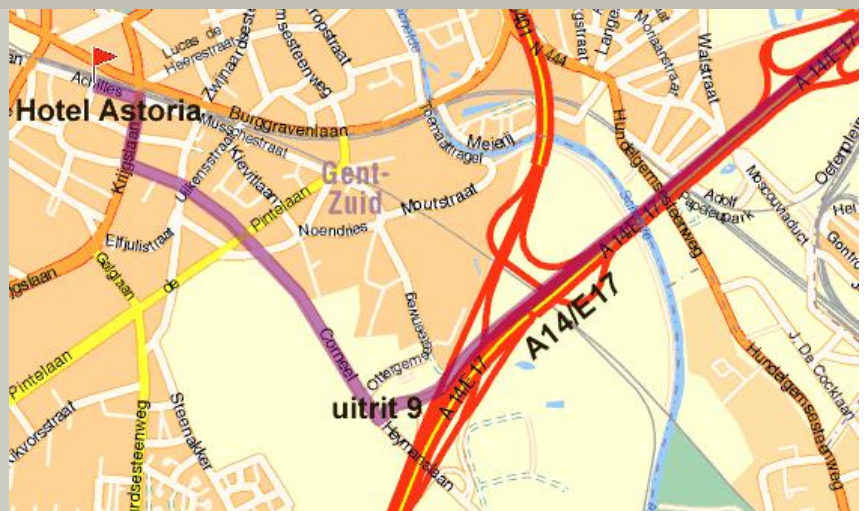

## Driving directions

### E17 from Kortrijk:

- Take **Exit 9 (U.Z.Gent.)** (Do not take "Gent-Centrum" or "Gent haven")
- Turn **right** on to the **Corneel Heymanslaan**.
- Follow **straight** on until you get to a **park**.
- Then turn **right** (Krijgslaen)
- Just before the **railwaybridge** turn left into the **Achilles Musschestraat**.
- You can find Hotel Astoria at number **39**.

### E17 from Antwerp:

- Take **Exit 9 (U.Z.Gent.)** (Do not take "Gent-Centrum" or "Gent haven")
- Turn **right** on to the **Corneel Heymanslaan**.
- Follow **straight** on until you get to a **park**.
- Then turn **right** (Krijgslaen)
- Just before the **railwaybridge** turn left into the **Achilles Musschestraat**.
- You can find Hotel Astoria at number **39**.

### E40 from Brugge:

- On motorway E40 you take **Exit 14** and **bear left** direction of Gent
- take the **exit** and **bear right** still in the direction of Gent (do not go down into the tunnel)
- At the end of the exit turn **right** and follow the **Kortrijksesteenweg** direction "Gent Centrum".
- At the **roundabout**, take the **second** exit direction "Centrum" via Krijgslaen.
- Just before the **railwaybridge** turn left into the **Achilles Musschestraat**.
- Hotel Astoria is at number **39**.