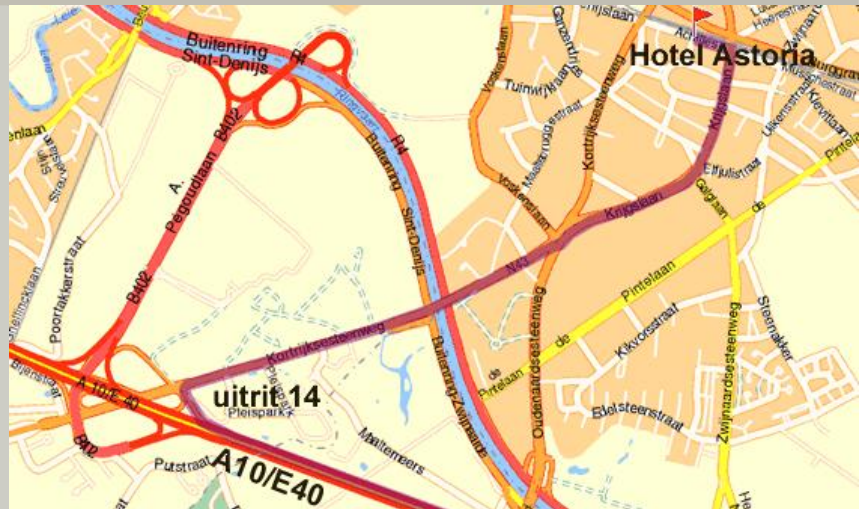

Driving directions

E40 from Brussels:

- On motorway E40 you take **Exit 14**
- At the end of the exit turn **right** and follow the **Kortrijksesteenweg** direction "Gent Centrum".
- At the **roundabout**, take the **second** exit direction "Centrum" via Krijgslaan.
- Just before the **railwaybridge** turn **left** into the **Achilles Musschestraat**.
- Hotel Astoria is at number **39**.